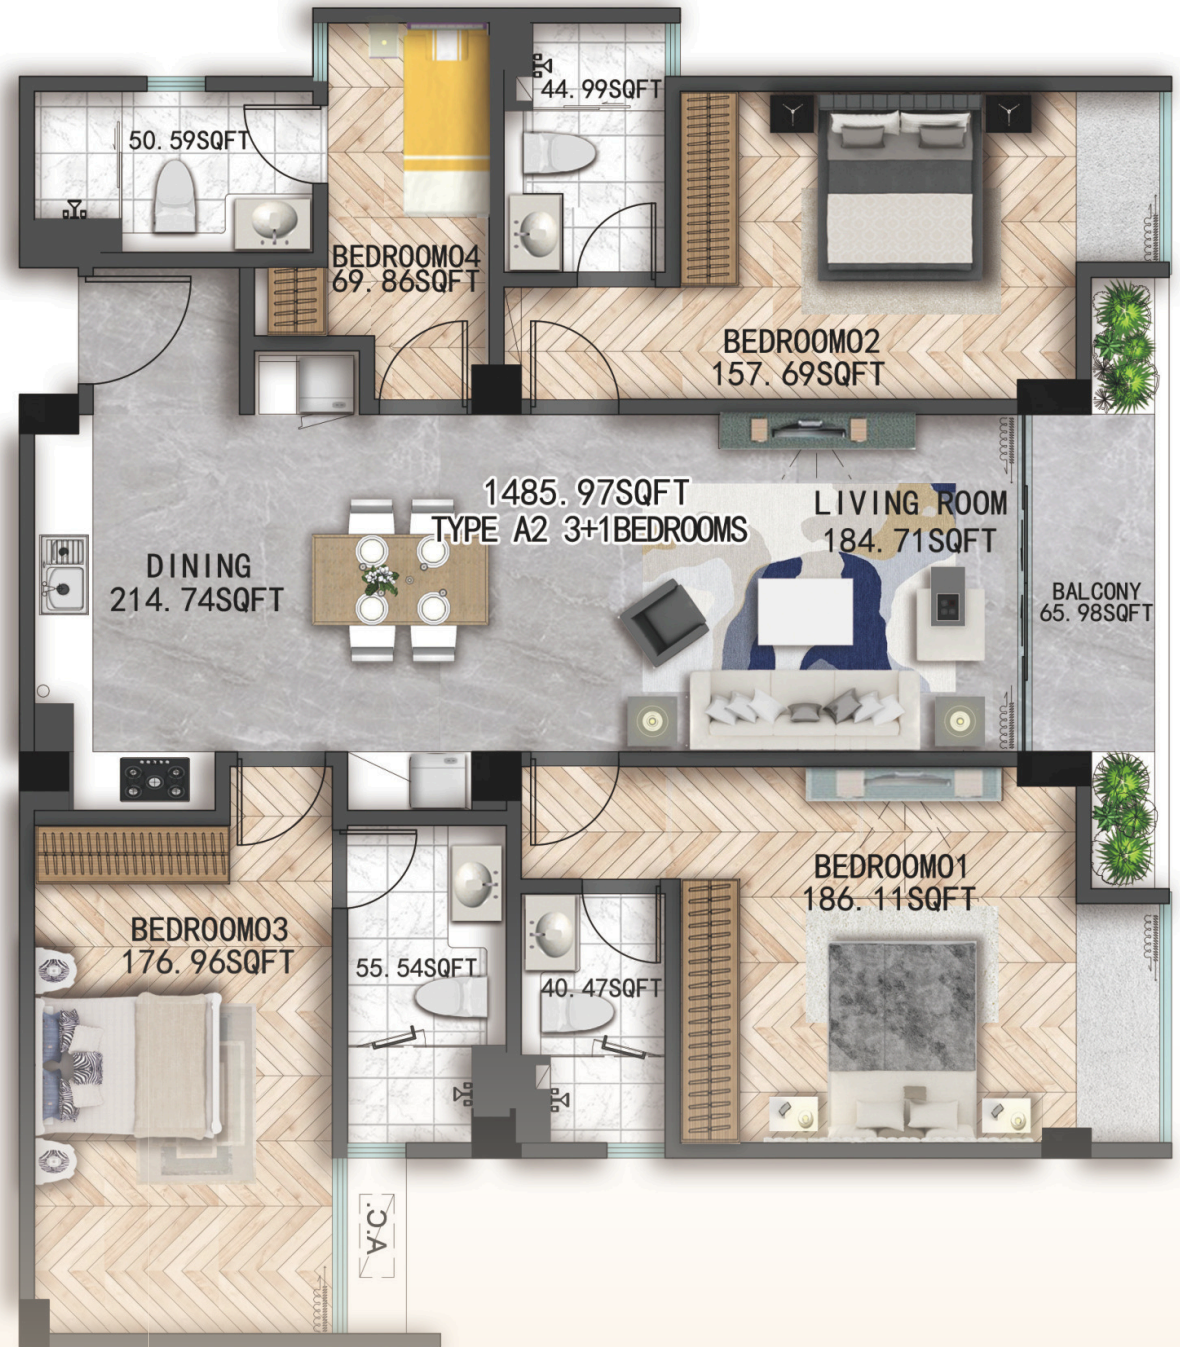

A1 LAYOUT 3+1 BEDROOM

KANDOOFAA 
RESIDENCE

Scan to make
a booking

1457.88 Sqft

 +960 9500888

 www.kandoofaamv.com

 Kandoofaa Residence, Fithiroanu Magu Lot 11691, Hulhumale, Phase 1, Maldives

A2 LAYOUT 3+1 BEDROOM

KANDOOFAA 
RESIDENCE

Scan to make
a booking

1485.97 Sqft

 +960 9500888

 www.kandoofaamv.com

 Kandoofaa Residence, Fithiroanu Magu Lot 11691, Hulhumale, Phase 1, Maldives

A3 LAYOUT 3+1 BEDROOM

KANDOOFAA 
RESIDENCE

Scan to make
a booking

1717.40 Sqft

 +960 9500888

 www.kandoofaamv.com

 Kandoofaa Residence, Fithiroanu Magu Lot 11691, Hulhumale, Phase 1, Maldives

KANDOOFAA 
RESIDENCE

A4 LAYOUT 3+1 BEDROOM

Scan to make
a booking

A8 LAYOUT 3+1 BEDROOM

KANDOOFAA 
RESIDENCE

Scan to make
a booking

1378.65 Sqft

 +960 9500888

 www.kandoofaamv.com

 Kandoofaa Residence, Fithiroanu Magu Lot 11691, Hulhumale, Phase 1, Maldives

B1 LAYOUT