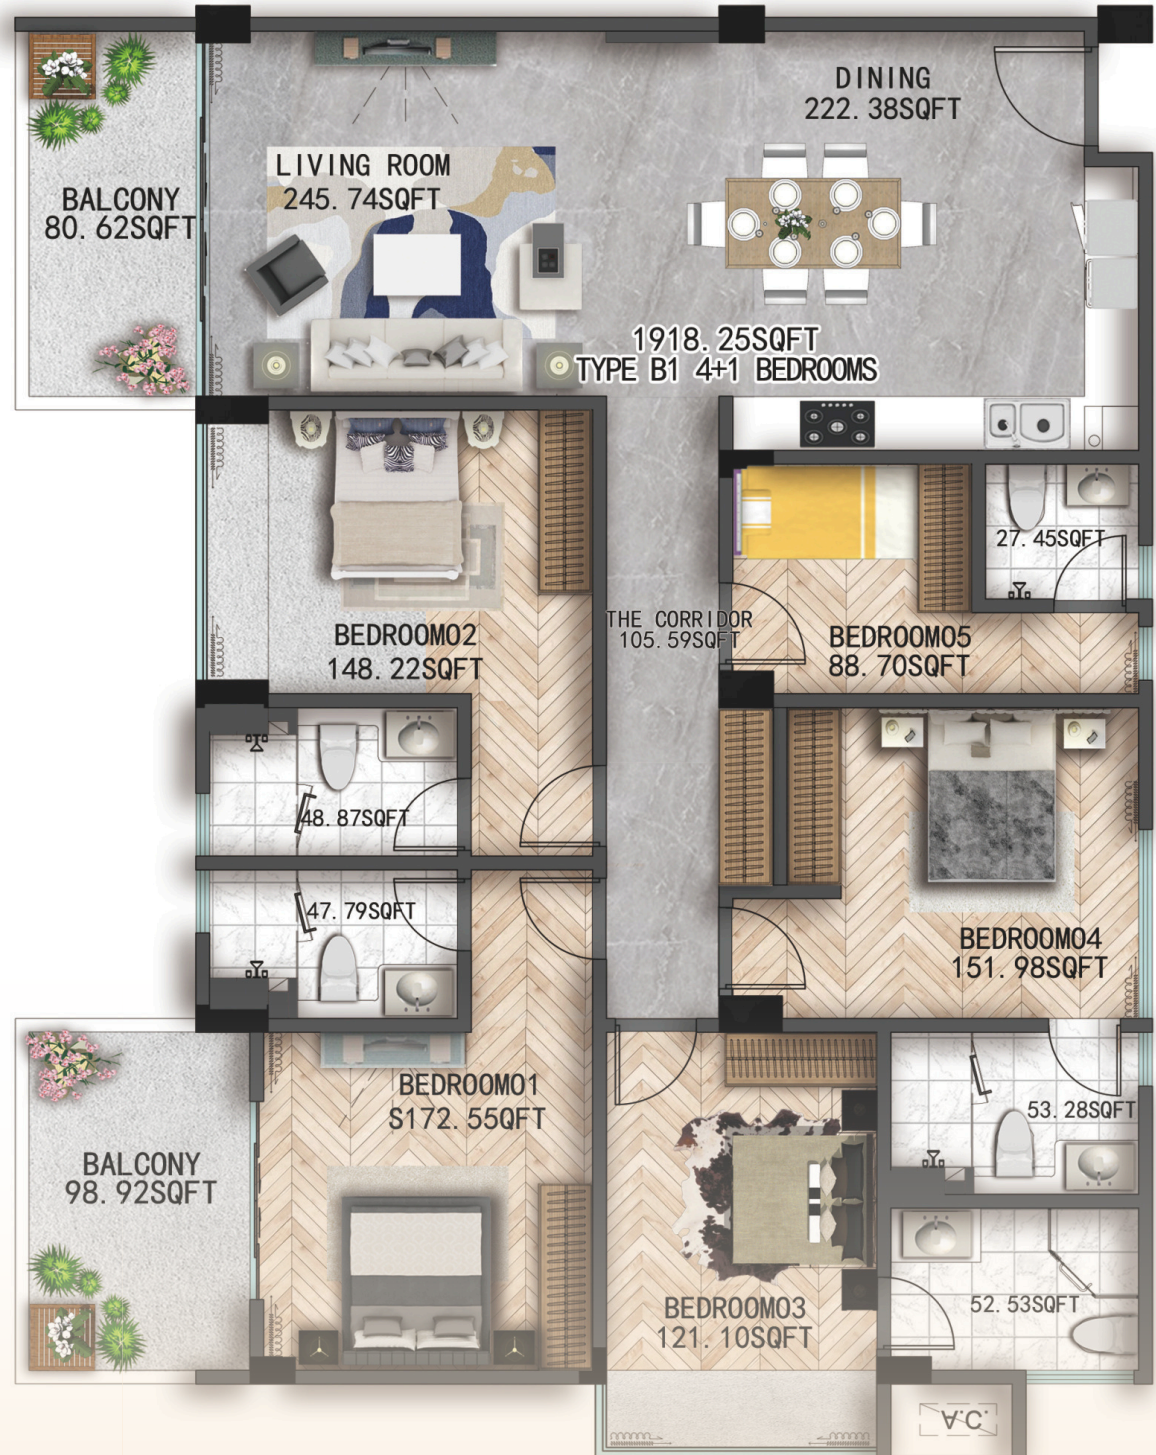

A1 LAYOUT 3+1 BEDROOM

KANDOOFAA 
RESIDENCE

Scan to make
a booking

1457.88 Sqft

 +960 9500888

 www.kandoofaamv.com

 Kandoofaa Residence, Fithiroanu Magu Lot 11691, Hulhumale, Phase 1, Maldives

A2 LAYOUT 3+1 BEDROOM

 Kandoofaa Residence, Fithiroanu Magu Lot 11691, Hulhumale, Phase 1, Maldives

A7 LAYOUT 3+1 BEDROOM

KANDOOFAA 
RESIDENCE

Scan to make
a booking

1414.60 Sqft

+960 9500888

www.kandoofaamv.com

Kandoofaa Residence, Fithiroanu Magu Lot 11691, Hulhumale, Phase 1, Maldives

A8 LAYOUT 3+1 BEDROOM

KANDOOFAA 
RESIDENCE

Scan to make
a booking

1378.65 Sqft

 +960 9500888

 www.kandoofaamv.com

 Kandoofaa Residence, Fithiroanu Magu Lot 11691, Hulhumale, Phase 1, Maldives

B1 LAYOUT

4+1 BEDROOM

KANDOOFAA

RESIDENCE

Scan to make
a booking

1414.60 Sqft

 +960 9500888

 www.kandoofaamv.com

 Kandoofaa Residence, Fithiroanu Magu Lot 11691, Hulhumale, Phase 1, Maldives