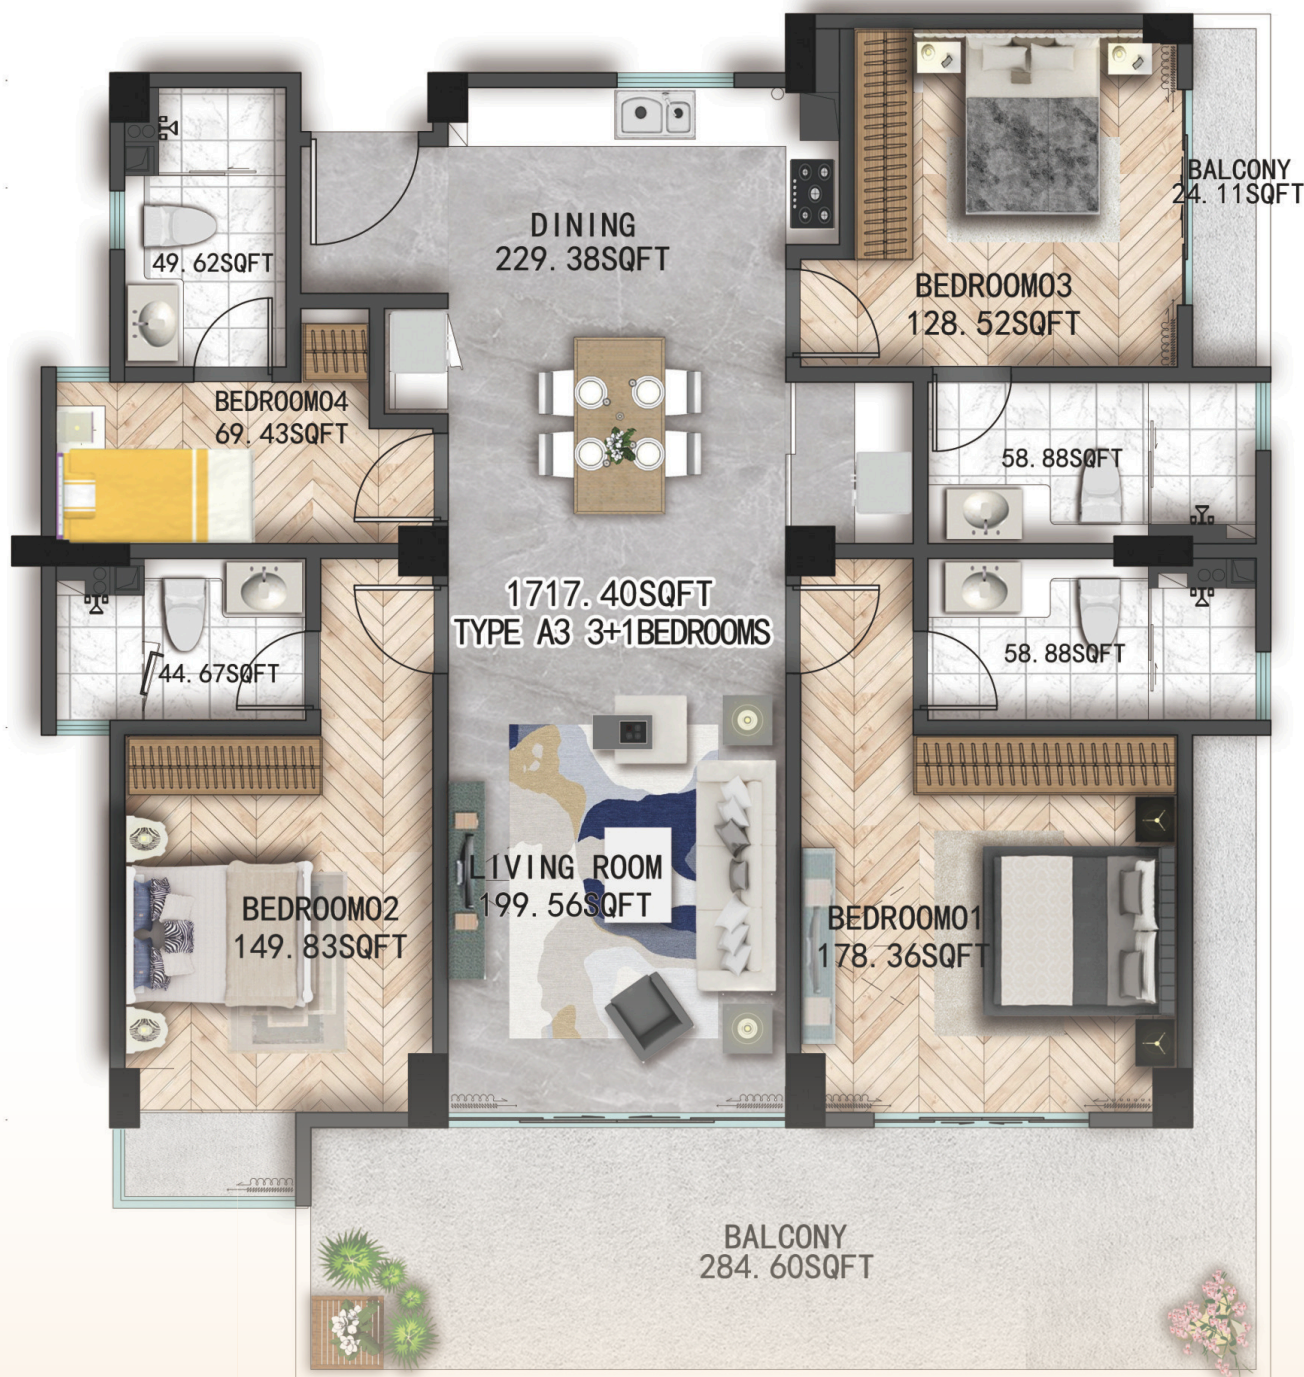

A1 LAYOUT 3+1 BEDROOM

KANDOOFAA 
RESIDENCE

Scan to make
a booking

1457.88 Sqft

 +960 9500888

 www.kandoofaamv.com

 Kandoofaa Residence, Fithiroanu Magu Lot 11691, Hulhumale, Phase 1, Maldives

A2 LAYOUT 3+1 BEDROOM

KANDOOFAA 
RESIDENCE

Scan to make
a booking

1485.97 Sqft

 +960 9500888

 www.kandoofaamv.com

 Kandoofaa Residence, Fithiroanu Magu Lot 11691, Hulhumale, Phase 1, Maldives

A3 LAYOUT 3+1 BEDROOM

KANDOOFAA 
RESIDENCE

Scan to make
a booking

1717.40 Sqft

 +960 9500888

 www.kandoofaamv.com

 Kandoofaa Residence, Fithiroanu Magu Lot 11691, Hulhumale, Phase 1, Maldives

KANDOOFAA 
RESIDENCE

A4 LAYOUT 3+1 BEDROOM

Scan to make
a booking