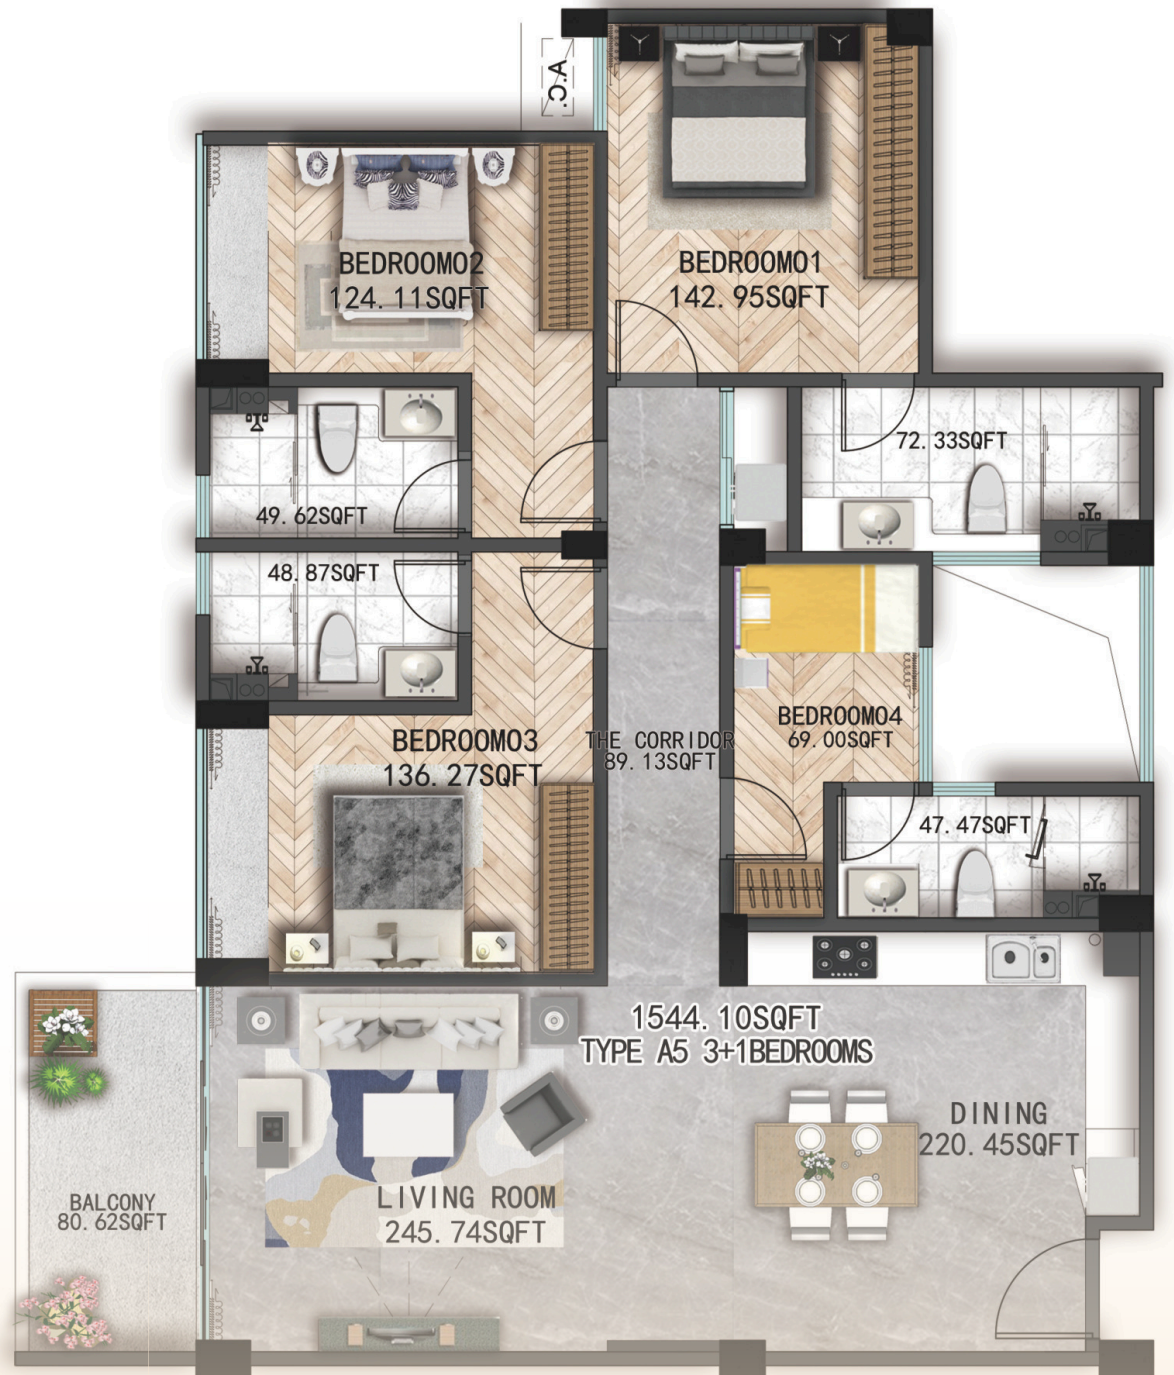

Scan to make
a booking

1717.40 Sqft

 +960 9500888

 www.kandoofaamv.com

 Kandoofaa Residence, Fithiroanu Magu Lot 11691, Hulhumale, Phase 1, Maldives

KANDOOFAA 
RESIDENCE

A4 LAYOUT 3+1 BEDROOM

Scan to make
a booking

 +960 9500888

 www.kandoofaamv.com

 Kandoofaa Residence, Fithiroanu Magu Lot 11691, Hulhumale, Phase 1, Maldives

A5 LAYOUT 3+1 BEDROOM

KANDOOFAA RESIDENCE

Scan to make
a booking

1544.10 Sqft

+960 9500888

www.kandoofaamv.com

Kandoofaa Residence, Fithiroanu Magu Lot 11691, Hulhumale, Phase 1, Maldives

A6 LAYOUT 3+1 BEDROOM

KANDOOFAA 
RESIDENCE

Scan to make
a booking

1644.42 Sqft

 +960 9500888

 www.kandoofaamv.com

 Kandoofaa Residence, Fithiroanu Magu Lot 11691, Hulhumale, Phase 1, Maldives

A7 LAYOUT 3+1 BEDROOM

KANDOOFAA 
RESIDENCE

Scan to make
a booking

1414.60 Sqft

+960 9500888

www.kandoofaamv.com

Kandoofaa Residence, Fithiroanu Magu Lot 11691, Hulhumale, Phase 1, Maldives