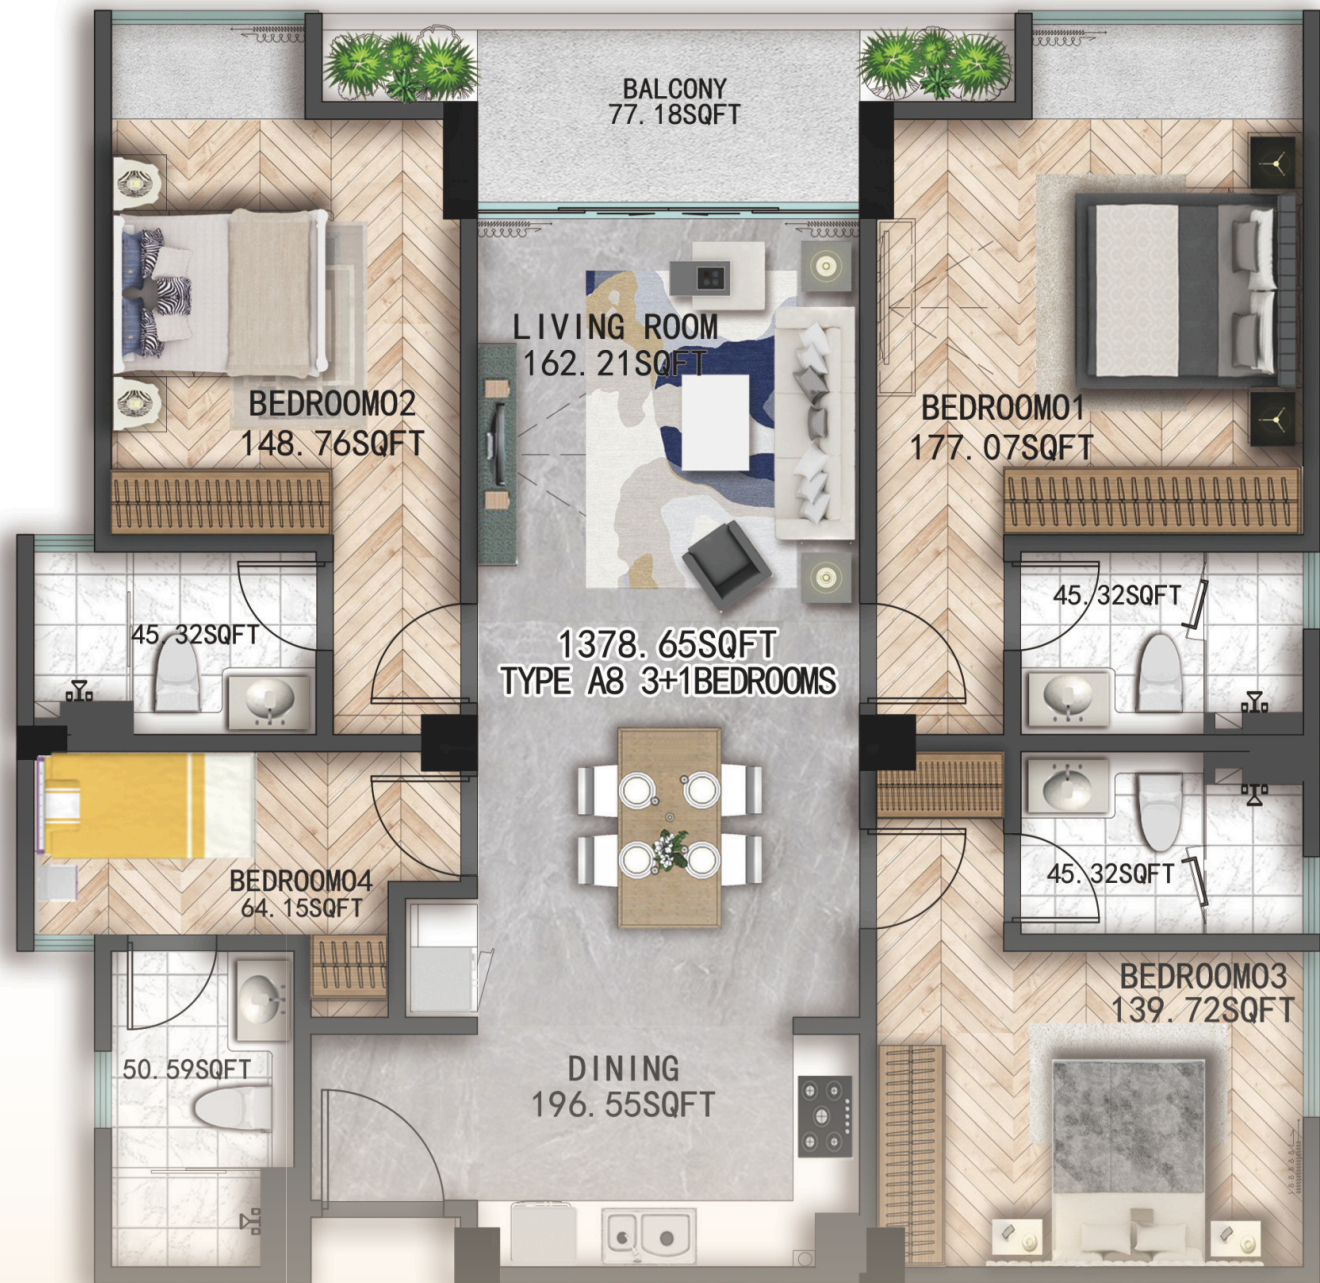

 Kandoofaa Residence, Fithiroanu Magu Lot 11691, Hulhumale, Phase 1, Maldives

A7 LAYOUT 3+1 BEDROOM

KANDOOFAA 
RESIDENCE

Scan to make
a booking

1414.60 Sqft

+960 9500888

www.kandoofaamv.com

Kandoofaa Residence, Fithiroanu Magu Lot 11691, Hulhumale, Phase 1, Maldives

A8 LAYOUT 3+1 BEDROOM

KANDOOFAA 
RESIDENCE

Scan to make
a booking

1378.65 Sqft

 +960 9500888

 www.kandoofaamv.com

 Kandoofaa Residence, Fithiroanu Magu Lot 11691, Hulhumale, Phase 1, Maldives

B1 LAYOUT

4+1 BEDROOM

KANDOOFAA

RESIDENCE

Scan to make
a booking

1414.60 Sqft

 +960 9500888

 www.kandoofaamv.com

 Kandoofaa Residence, Fithiroanu Magu Lot 11691, Hulhumale, Phase 1, Maldives