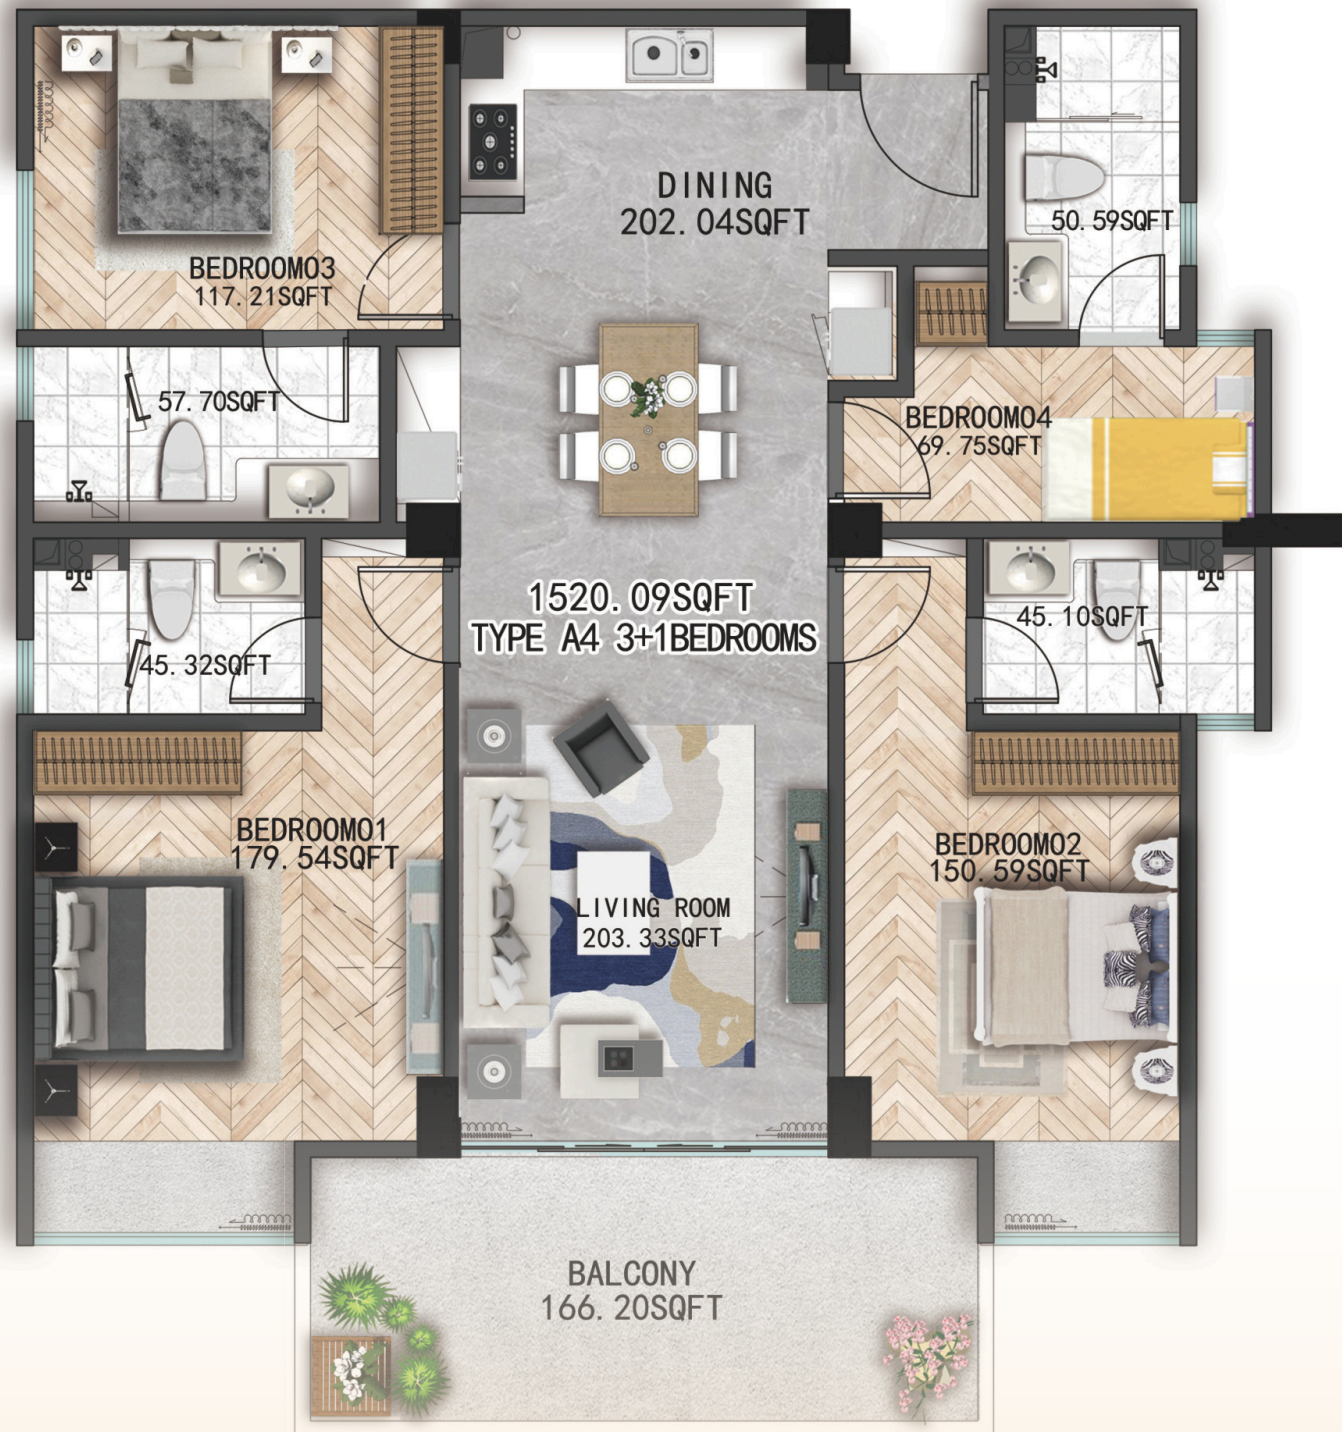

A1 LAYOUT 3+1 BEDROOM

KANDOOFAA 
RESIDENCE

Scan to make
a booking

1457.88 Sqft

 +960 9500888

 www.kandoofaamv.com

 Kandoofaa Residence, Fithiroanu Magu Lot 11691, Hulhumale, Phase 1, Maldives

A2 LAYOUT 3+1 BEDROOM

KANDOOFAA 
RESIDENCE

Scan to make
a booking

1485.97 Sqft

 +960 9500888

 www.kandoofaamv.com

 Kandoofaa Residence, Fithiroanu Magu Lot 11691, Hulhumale, Phase 1, Maldives

A3 LAYOUT 3+1 BEDROOM

KANDOOFAA 
RESIDENCE

Scan to make
a booking

1717.40 Sqft

 +960 9500888

 www.kandoofaamv.com

 Kandoofaa Residence, Fithiroanu Magu Lot 11691, Hulhumale, Phase 1, Maldives

KANDOOFAA 
RESIDENCE

A4 LAYOUT 3+1 BEDROOM

Scan to make
a booking