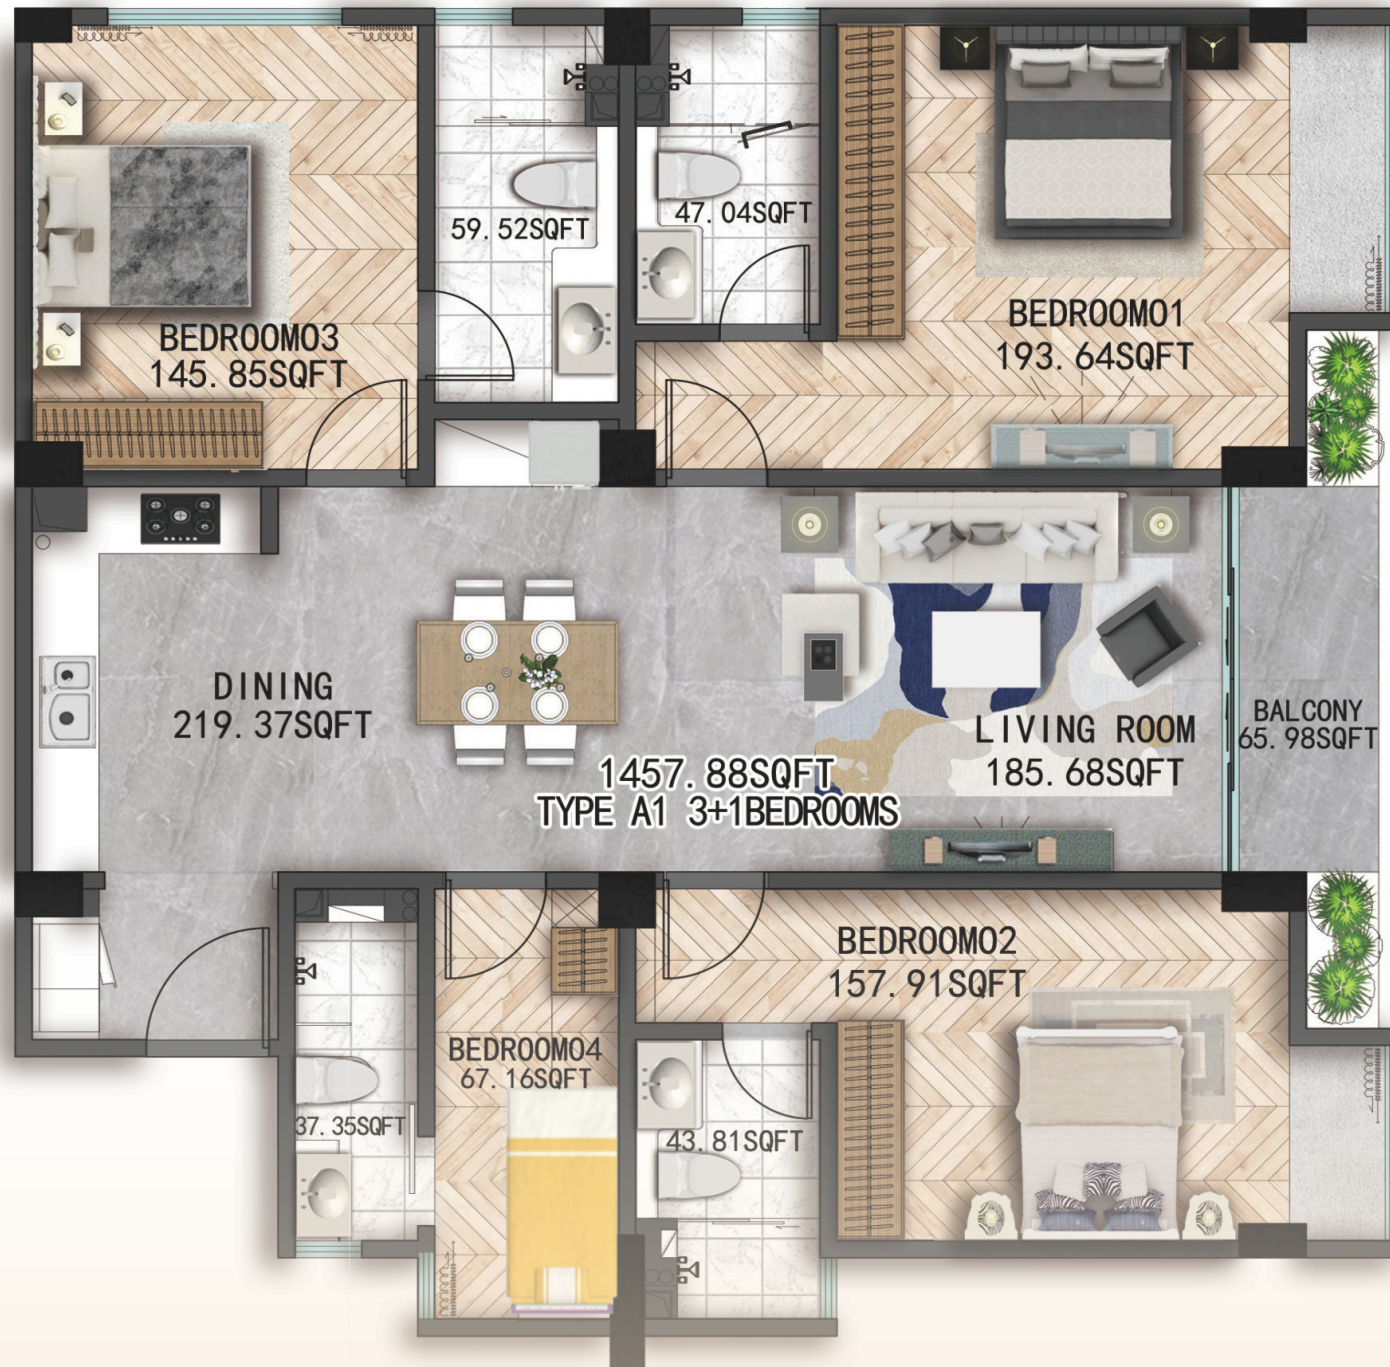

A1 LAYOUT 3+1 BEDROOM

KANDOOFAA 
RESIDENCE

Scan to make
a booking

1457.88 Sqft

 +960 9500888

 www.kandoofaamv.com

 Kandoofaa Residence, Fithiroanu Magu Lot 11691, Hulhumale, Phase 1, Maldives

A2 LAYOUT 3+1 BEDROOM

KANDOOFAA 
RESIDENCE

Scan to make
a booking

1485.97 Sqft

 +960 9500888

 www.kandoofaamv.com

 Kandoofaa Residence, Fithiroanu Magu Lot 11691, Hulhumale, Phase 1, Maldives

A3 LAYOUT 3+1 BEDROOM

KANDOOFAA 
RESIDENCE

Scan to make
a booking

1717.40 Sqft

 +960 9500888

 www.kandoofaamv.com

 Kandoofaa Residence, Fithiroanu Magu Lot 11691, Hulhumale, Phase 1, Maldives

KANDOOFAA 
RESIDENCE

A4 LAYOUT 3+1 BEDROOM

Scan to make
a booking